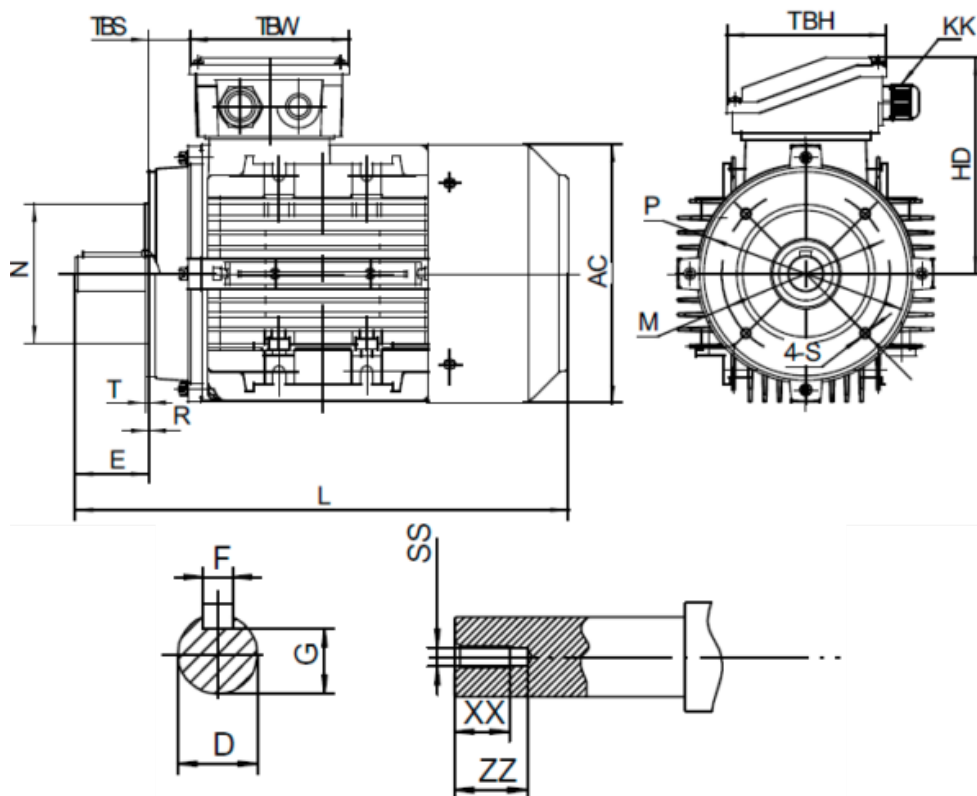

# Data Sheet

Article number: 25180075042540

Description: Kleedrive T3A 132M-4 7.5kw 1400 rpm UL/CSA  
3x400/690V 50 HZ IP55 B14 Eff=90,4%

## Measures

AA = 260	L = 460/498	TBH = 118
AC = Ø261	M = Ø165	TBS = 36.5
AD = 323	N = Ø130	TBW = 118
D = Ø38	P = Ø200	XX = 28
E = 80	R = 0	ZZ = 37
F = 10	S = M10	
G = 33	SS = M12	
HD = 191	T = 3.5	